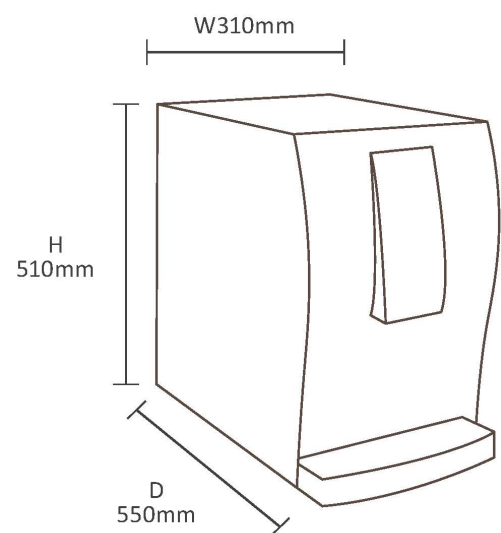

**PRODUCT
SPECS**

Model	UO-6602AW
Series	PURIFIC Water Dispenser
Voltage	110V / 220V ***
Hot Power Consumption	750W + 500W
Cold Power Consumption	145W
Volume	Hot 3L, Warm 2L, Cold 1.5L
Capacity	Hot 10.2L/hr, Cold 5.6L/hr
Dimensions (mm)	W310 x D550 x H510 (including Drip Tray)